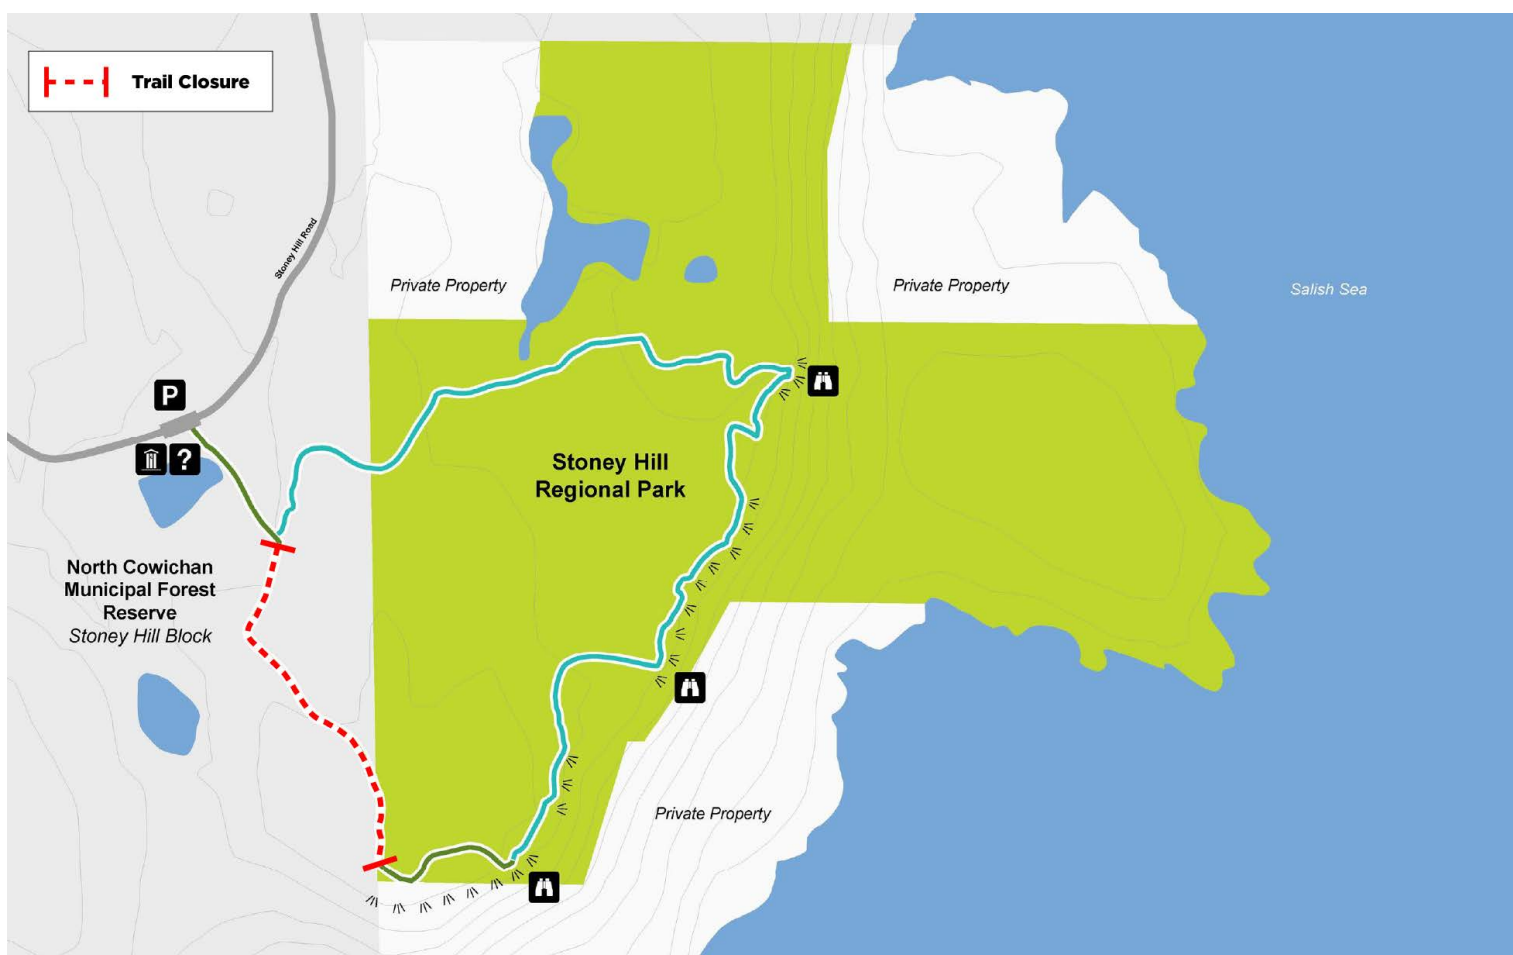

ATTENTION

PARK: STONEY HILL REGIONAL PARK

LOCATION: VIEWPOINT ACCESS TRAIL - SOUTH-WEST SECTION

DETAIL(S): MAINTENANCE

DATE(S): NOVEMBER 12, 2024

The south-west section of trail at Stoney Hill Regional Park will be closed temporarily on November 12, 2024. During the closure, users will be required to access the viewpoints via the northern section. Please obey all posted signage and barriers. The map below details the closure location.