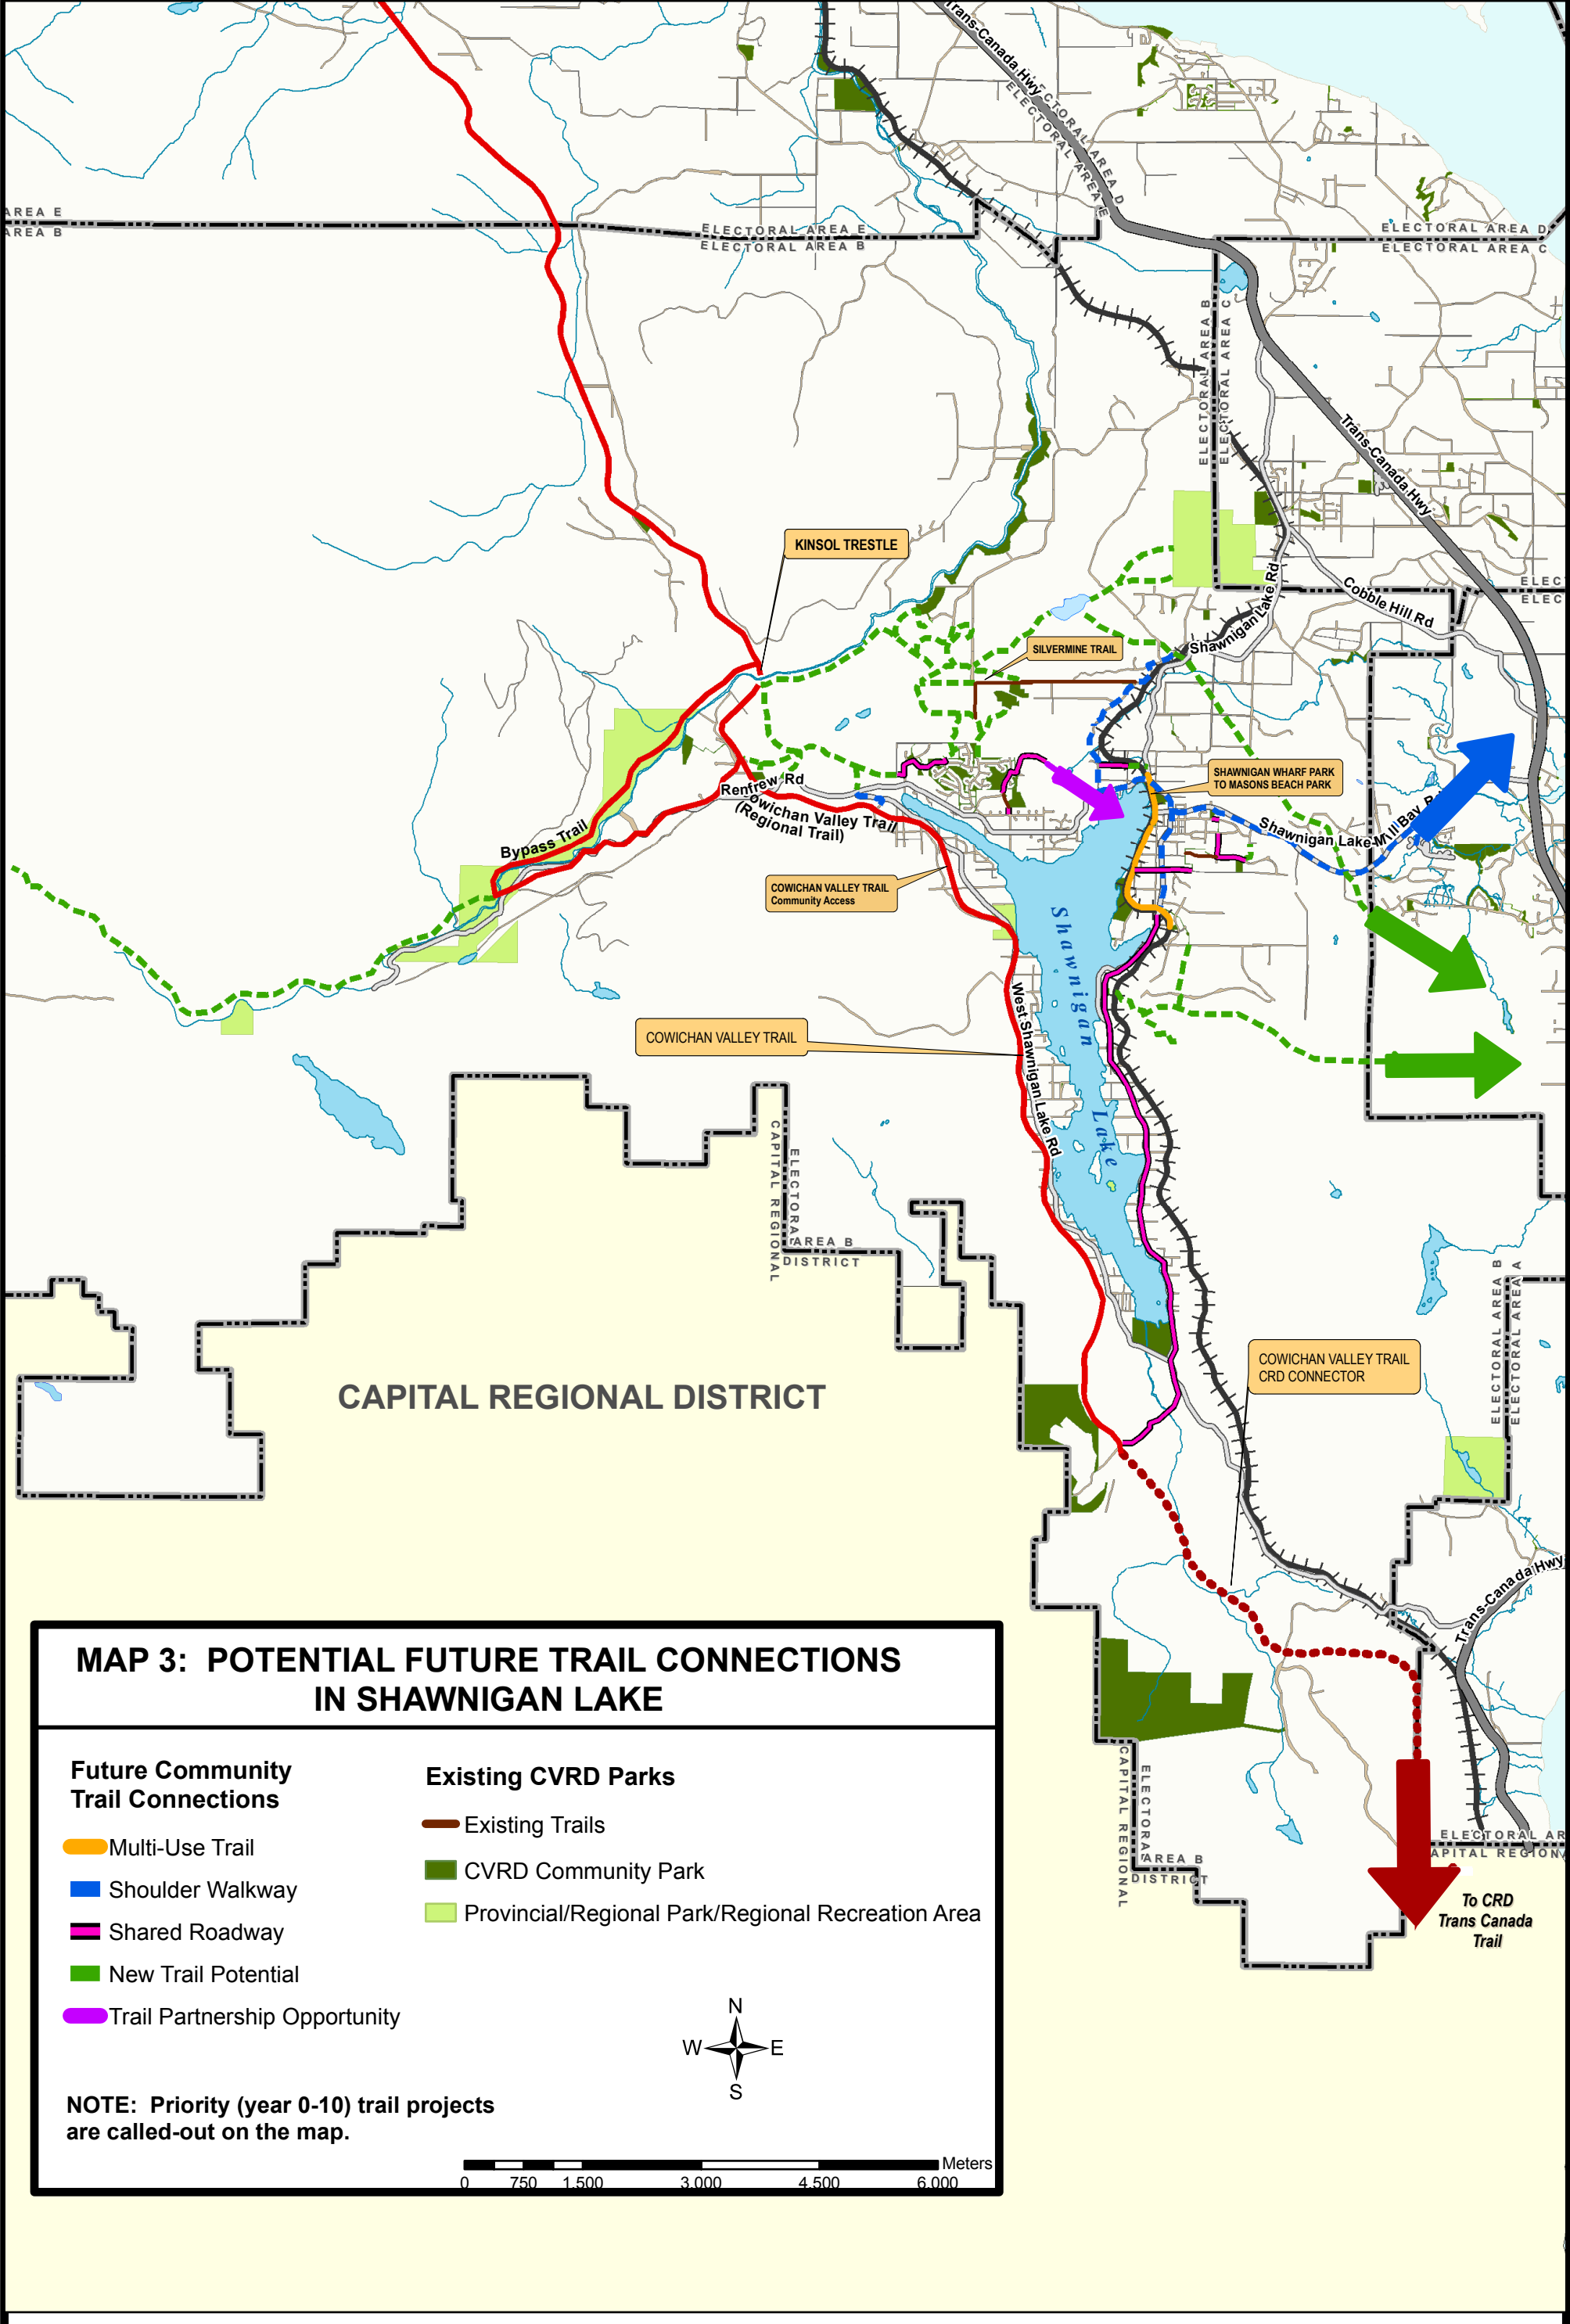

# SHAWNIGAN LAKE COMMUNITY PARKS AND TRAILS MASTER PLAN

CAPITAL REGIONAL DISTRICT

COWICHAN VALLEY TRAIL CRD CONNECTOR

To CRD Trans Canada Trail

KINSOL TRESTLE

SILVERMINE TRAIL

SHAWNIGAN WHARF PARK TO MASONS BEACH PARK

COWICHAN VALLEY TRAIL Community Access

COWICHAN VALLEY TRAIL

CAPITAL REGIONAL DISTRICT

ELECTORAL AREA B  
ELECTORAL AREA A

CAPITAL REGIONAL DISTRICT

ELECTORAL AREA B  
CAPITAL REGIONAL DISTRICT